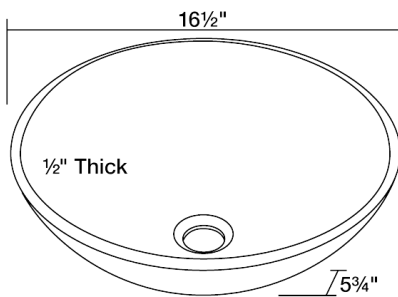

Dimensions

Accessories

Features

Tech Specs

- Available in Crystal, Black, Coral, Aqua, Taupe, and Turquoise.
- Tempered Glass
- Lifetime Warranty
- Coral-Colored Glass Throughout