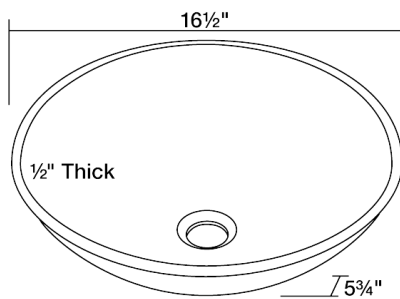

Dimensions

Accessories

Features