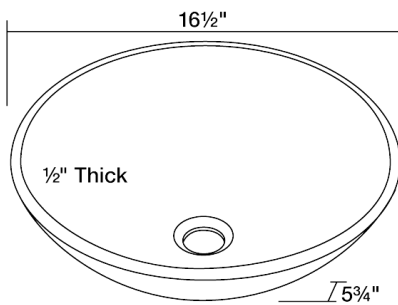

Dimensions

Accessories

Features