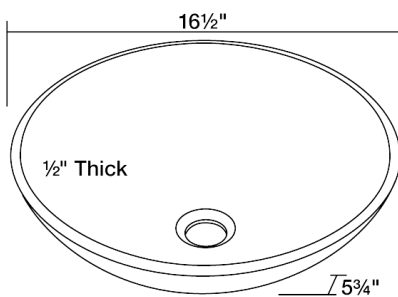

Dimensions

Accessories

Features

Tech Specs

- Available in Crystal, Black, Coral, Aqua, Taupe, and Turquoise.
- Tempered Glass
- Lifetime Warranty
- Emerald-Colored Glass Throughout