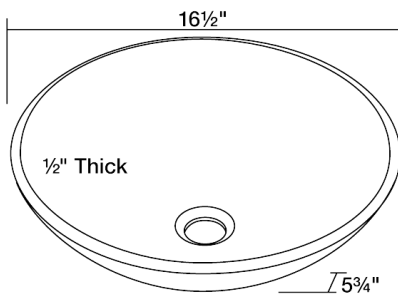

Dimensions

Accessories

Features